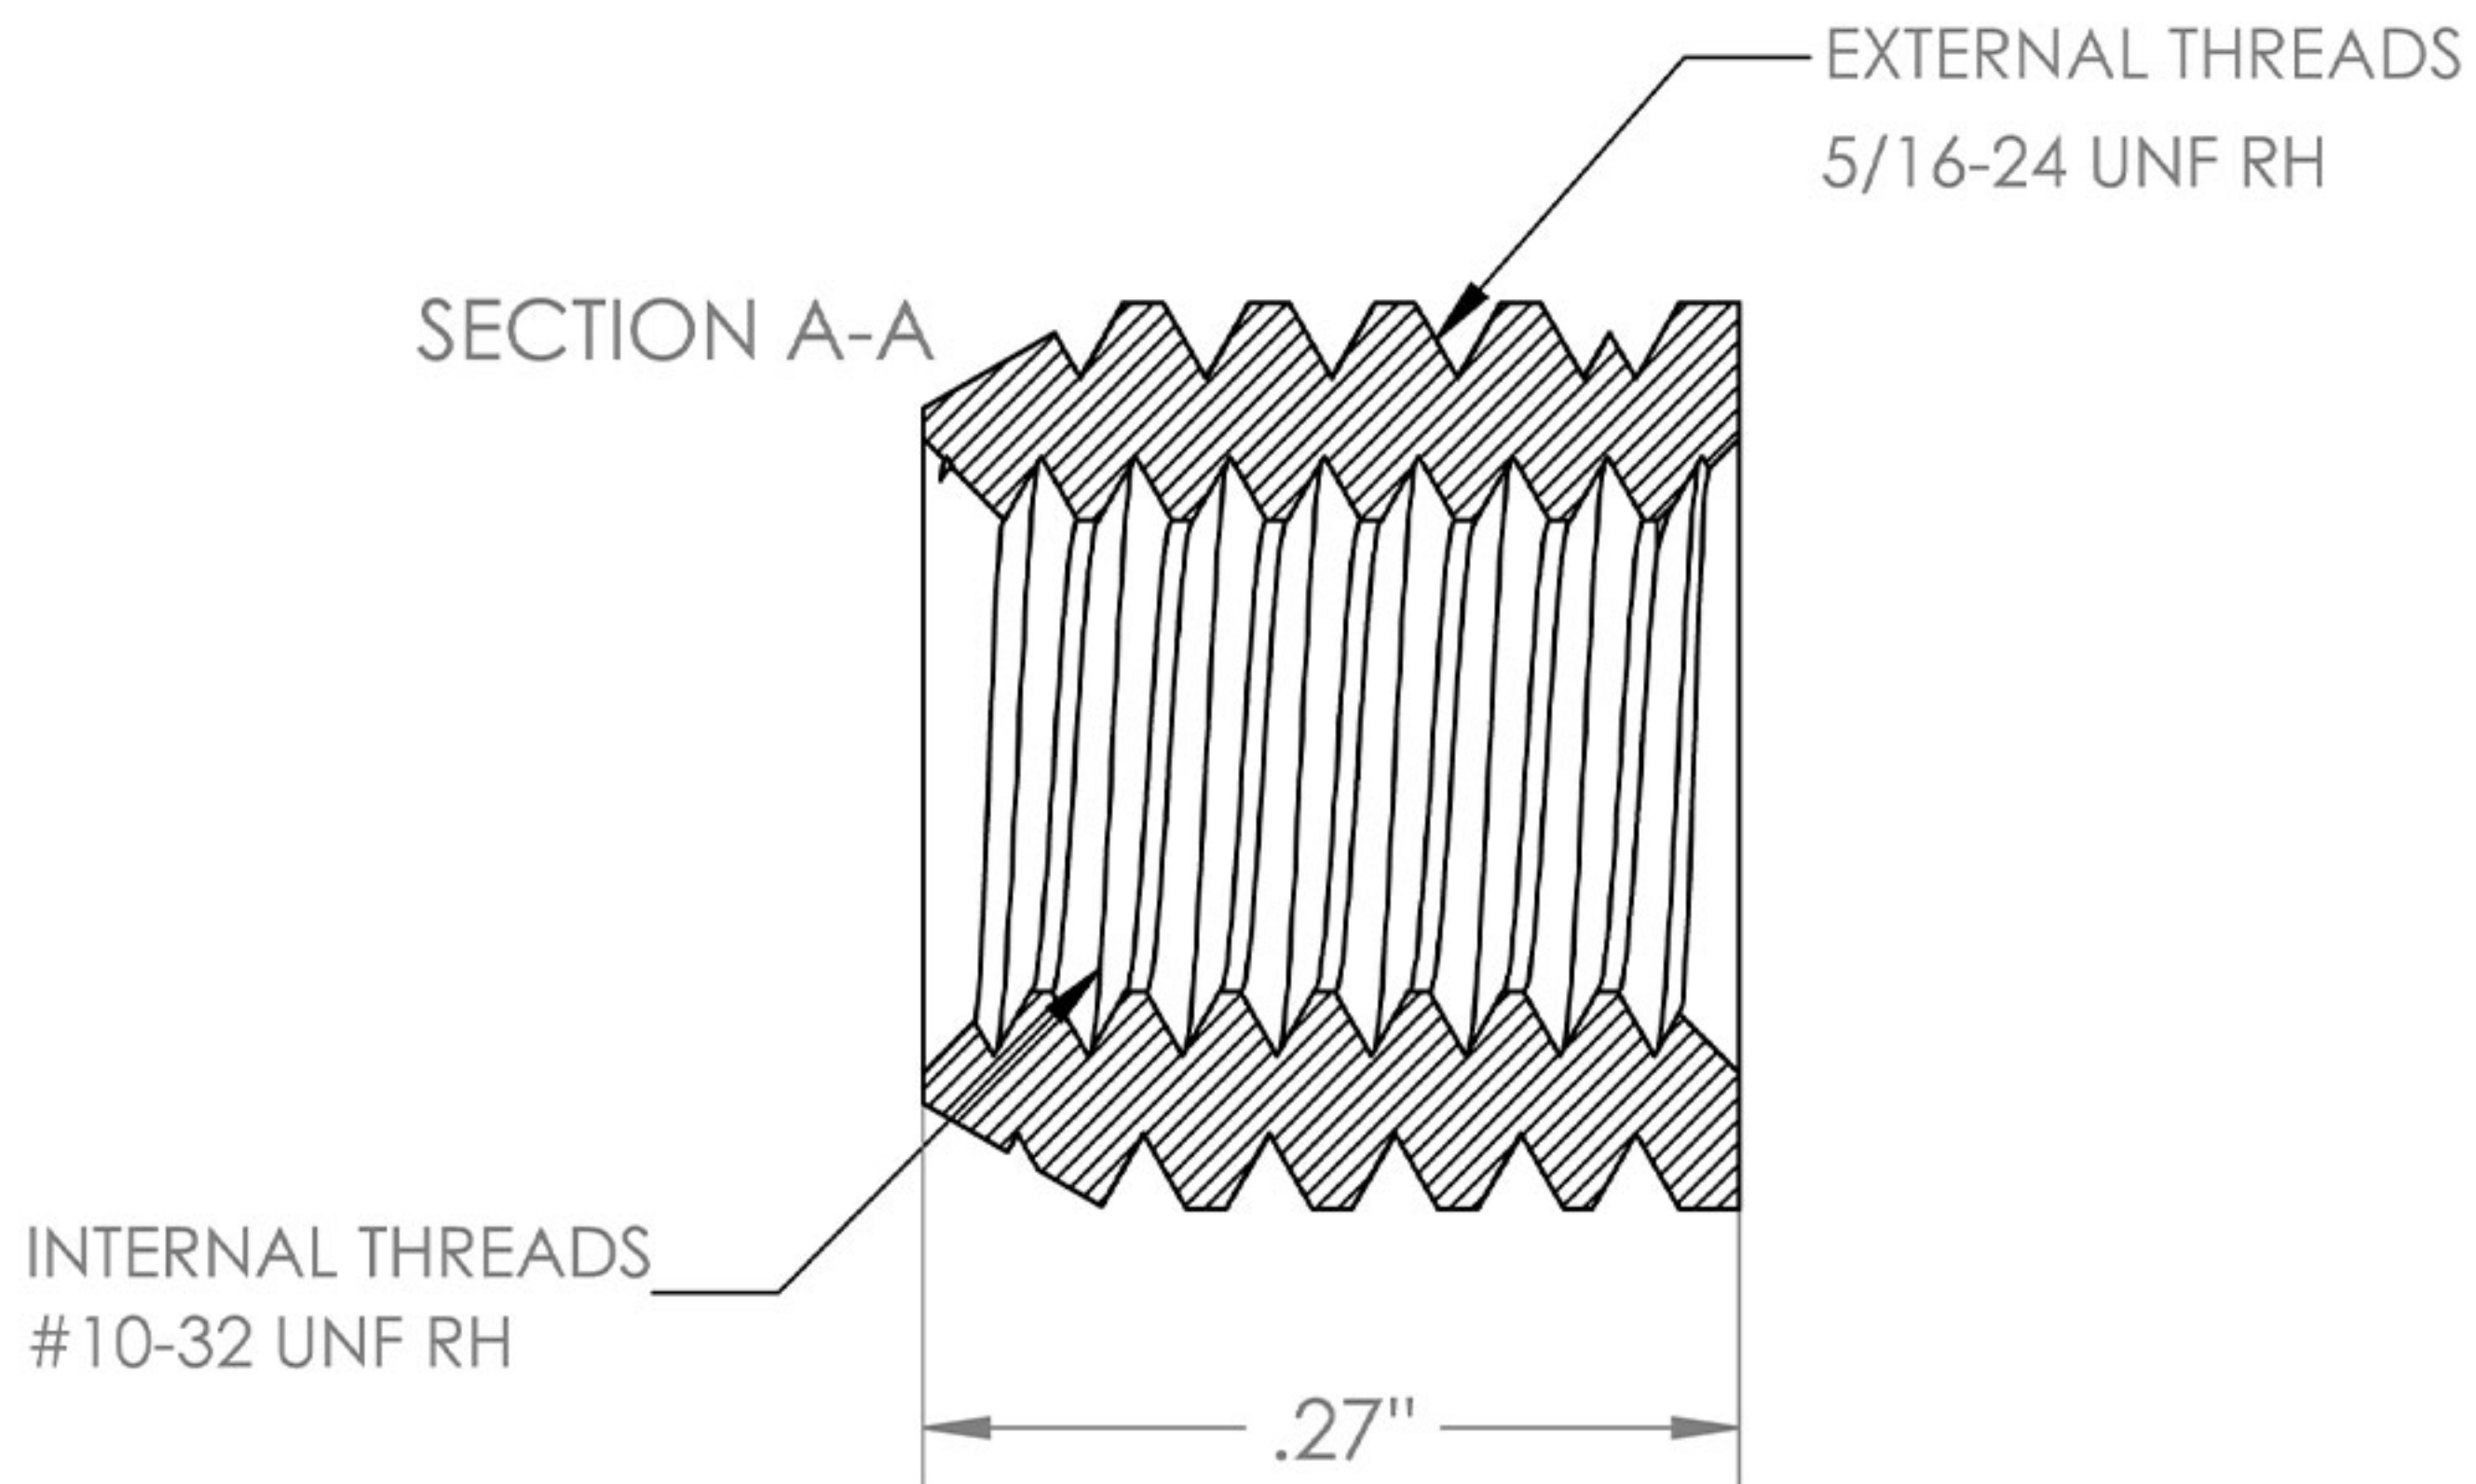

3/16" HAAS Axis Swage Stud Item: HSC20005

HAAS Axis Straight Eye

Item: HSC20008

HAAS Axis Straight Receiver

Item: HSC20007