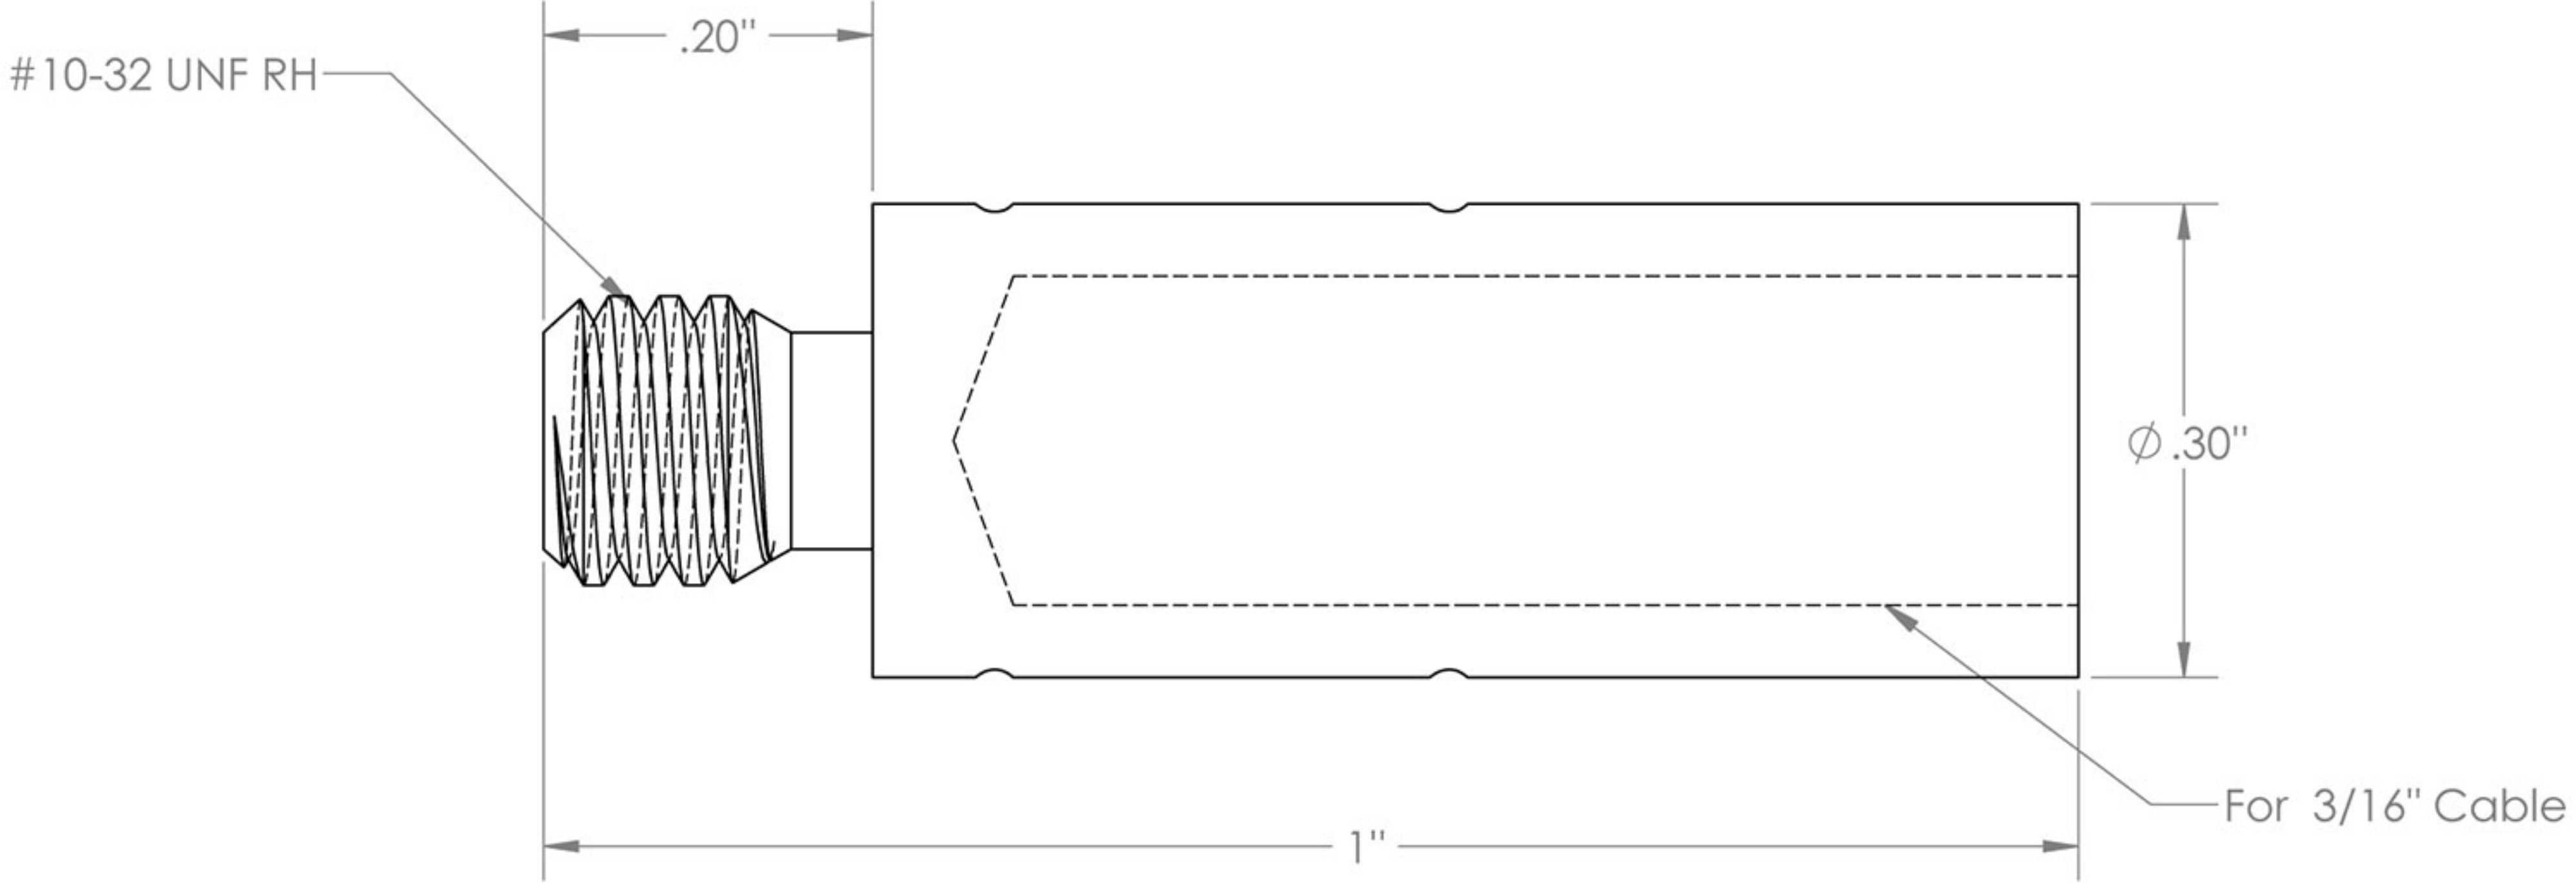

3/16" HAAS Axis Swage Stud Item: HSC20005

HAAS Axis Straight Eye

Item: HSC20008

HAAS Axis Straight Receiver

Item: HSC20007